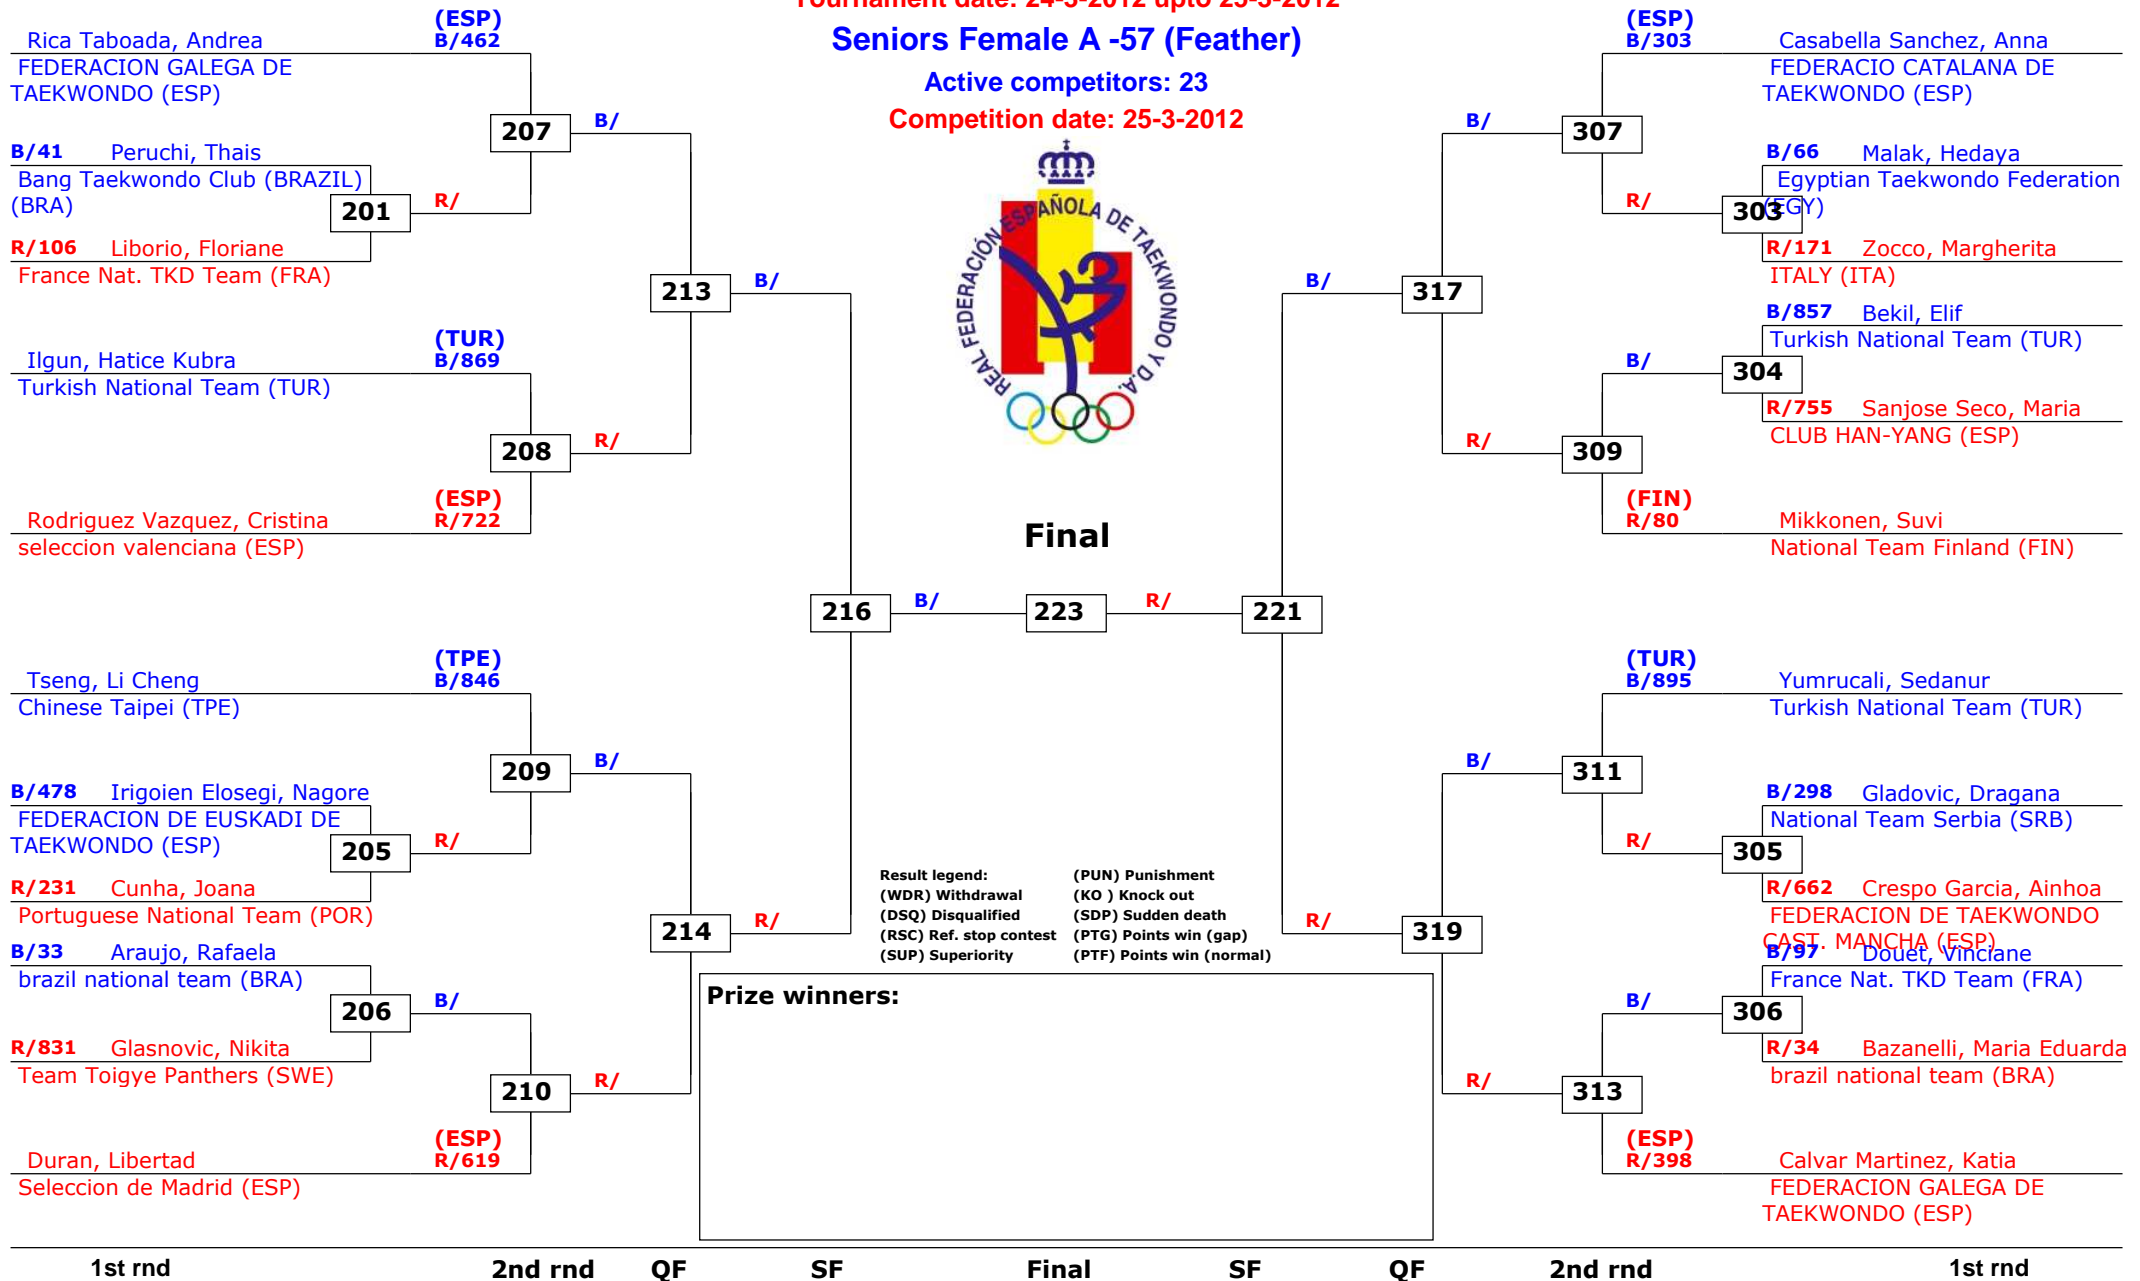

Spanish Open Kyorugi 2012

Alicante, Spain

Tournament date: 24-3-2012 upto 25-3-2012

Seniors Female A -46 (Fin)

Active competitors: 12

Competition date: 25-3-2012

Result legend:

(WDR) Withdrawal	(PUN) Punishment
(DSQ) Disqualified	(KO) Knock out
(RSC) Ref. stop contest	(SDP) Sudden death
(SUP) Superiority	(PTG) Points win (gap)
	(PTF) Points win (normal)

Prize winners:

Spanish Open Kyorugi 2012

Alicante, Spain

Tournament date: 24-3-2012 upto 25-3-2012

Seniors Female A -57 (Feather)

Active competitors: 23

Competition date: 25-3-2012

Spanish Open Kyorugi 2012

Alicante, Spain

Tournament date: 24-3-2012 upto 25-3-2012

Seniors Female A -67 (Welter)

Active competitors: 17

Competition date: 25-3-2012

Final

Result legend:

(WDR) Withdrawal	(PUN) Punishment
(DSQ) Disqualified	(KO) Knock out
(RSC) Ref. stop contest	(SDP) Sudden death
(SUP) Superiority	(PTG) Points win (gap)
	(PTF) Points win (normal)

Spanish Open Kyorugi 2012

Alicante, Spain

Tournament date: 24-3-2012 upto 25-3-2012

Seniors Female A -73 (Middle)

Active competitors: 17

Competition date: 25-3-2012

Final

Result legend: