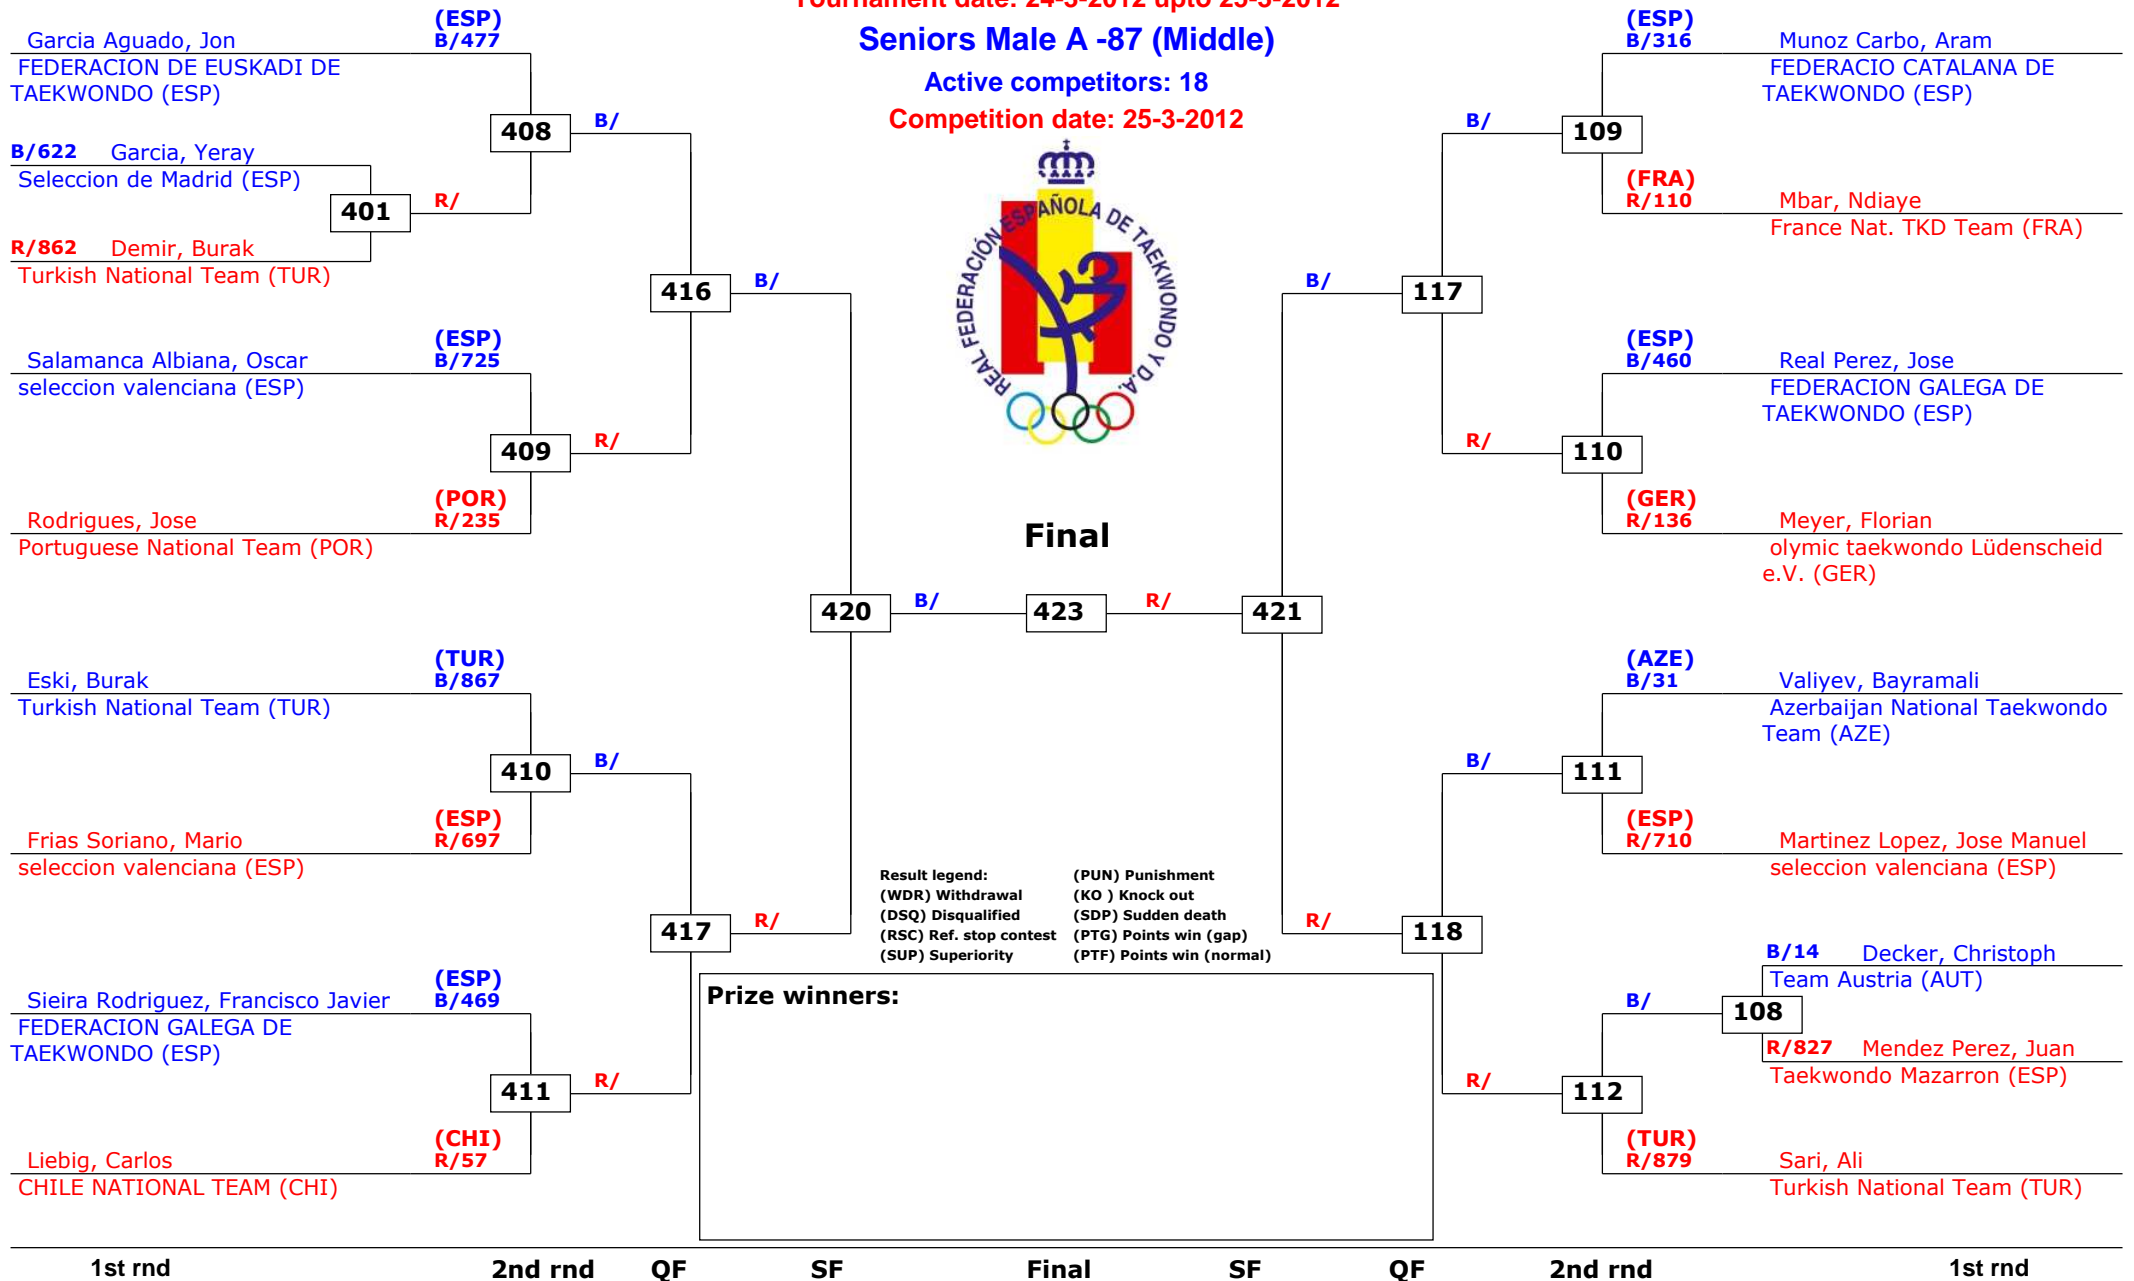

Seniors Male A -74 (Light)

Active competitors: 0

Competition date: 25-3-2012

Final

Spanish Open Kyorugi 2012

Alicante, Spain

Tournament date: 24-3-2012 upto 25-3-2012

Seniors Male A -87 (Middle)

Active competitors: 18

Competition date: 25-3-2012

Final

Spanish Open Kyorugi 2012

Alicante, Spain

Tournament date: 24-3-2012 upto 25-3-2012

Seniors Male A +87 (Heavy)

Active competitors: 14

Competition date: 25-3-2012

Result legend: (PUN) Punishment
 (WDR) Withdrawal (KO) Knock out
 (DSQ) Disqualified (SDP) Sudden death
 (RSC) Ref. stop contest (PTG) Points win (gap)
 (SUP) Superiority (PTF) Points win (normal)