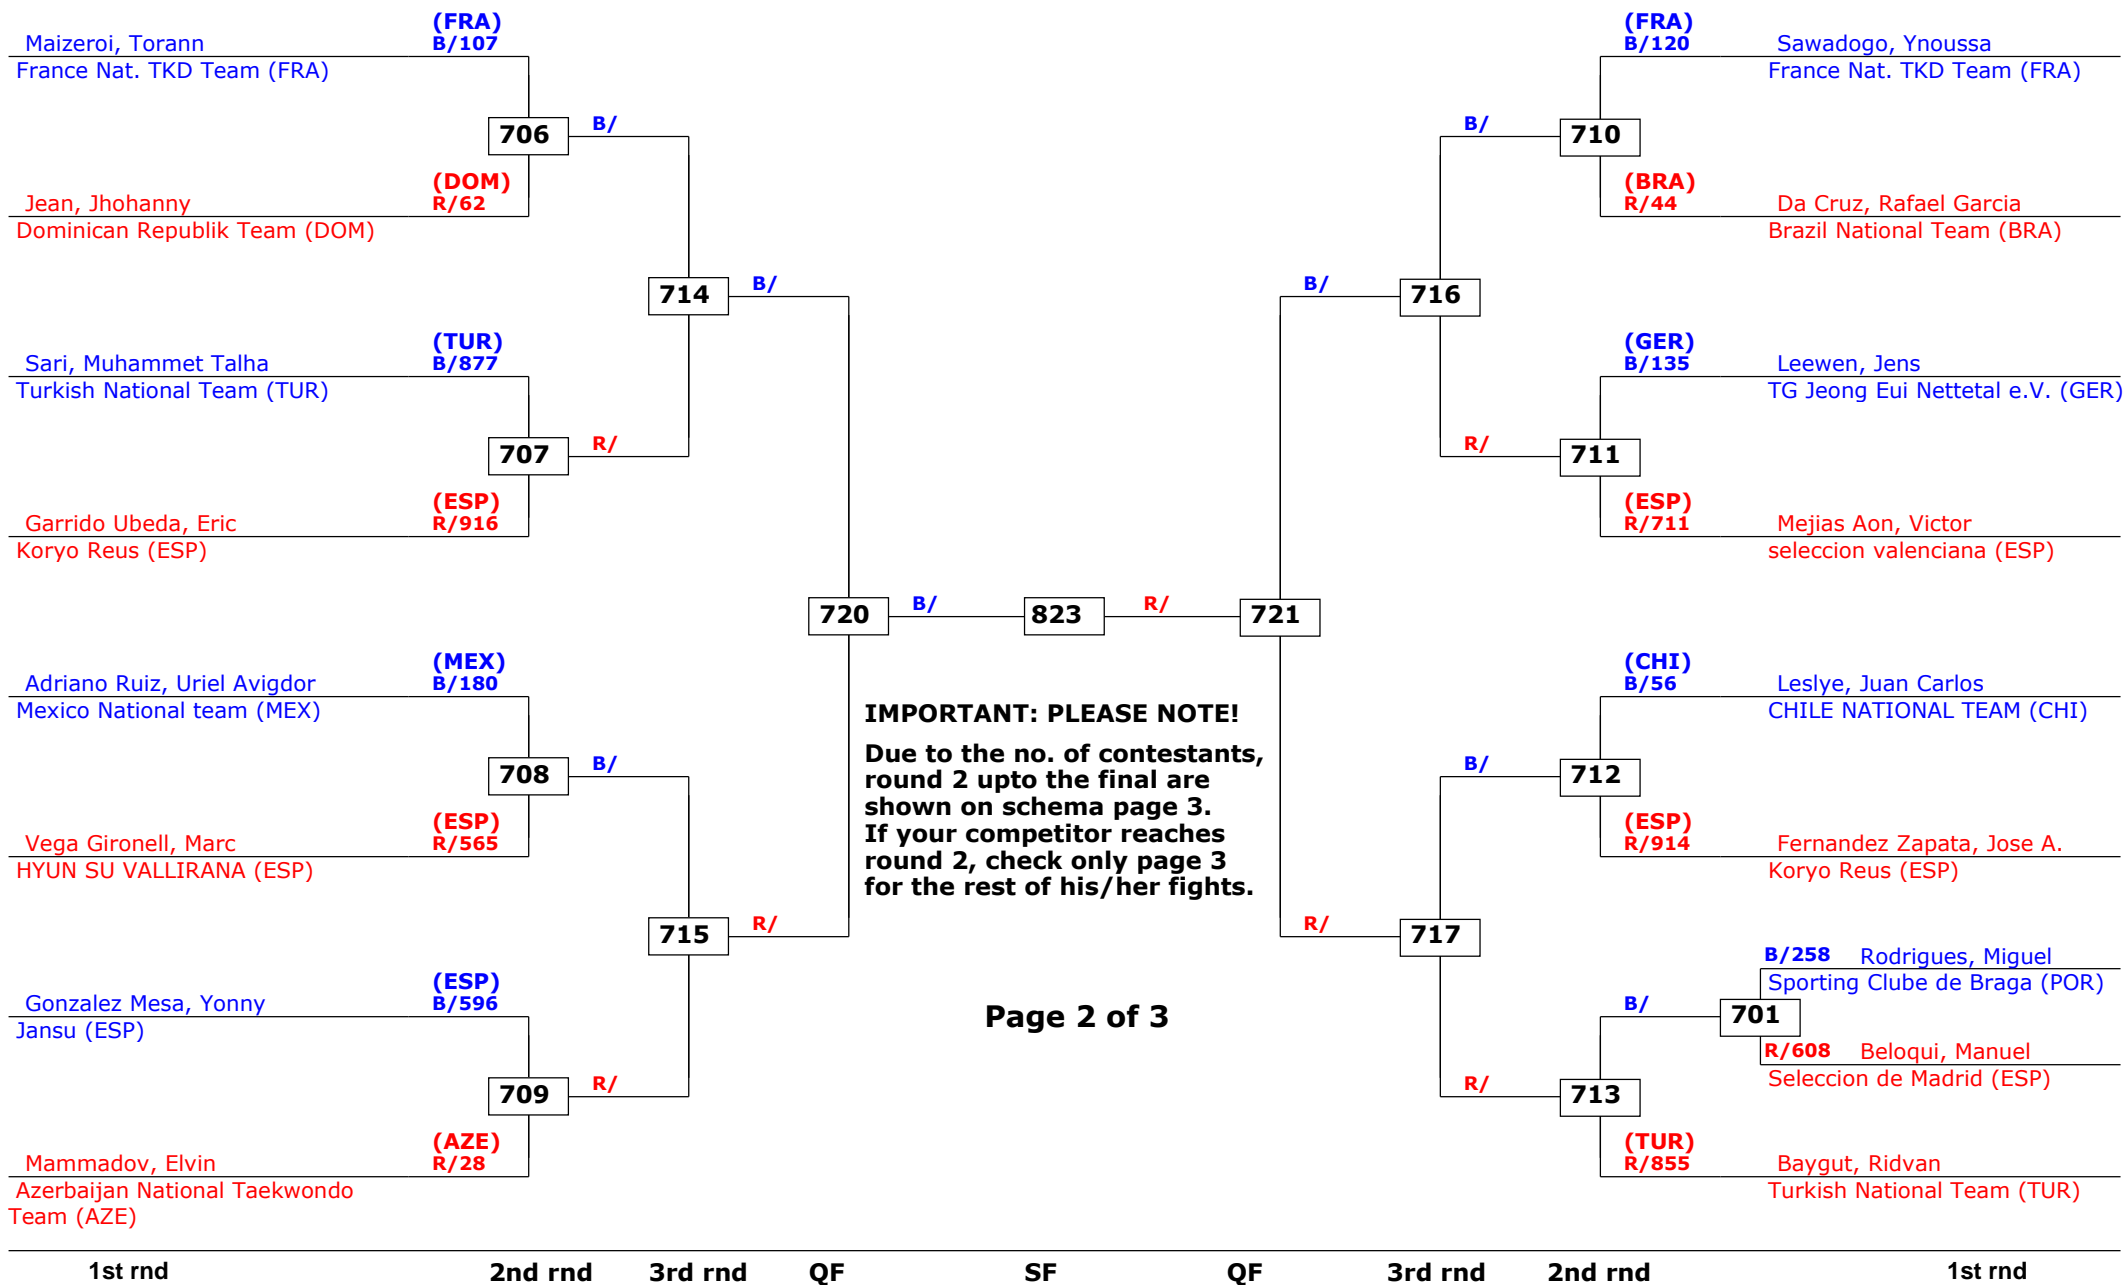

Alicante, Spain

Tournament date: 24-3-2012 upto 25-3-2012

Seniors Male A -74 (Light)

Active competitors: 34

Competition date: 25-3-2012

Spanish Open Kyorugi 2012

Alicante, Spain

Tournament date: 24-3-2012 upto 25-3-2012