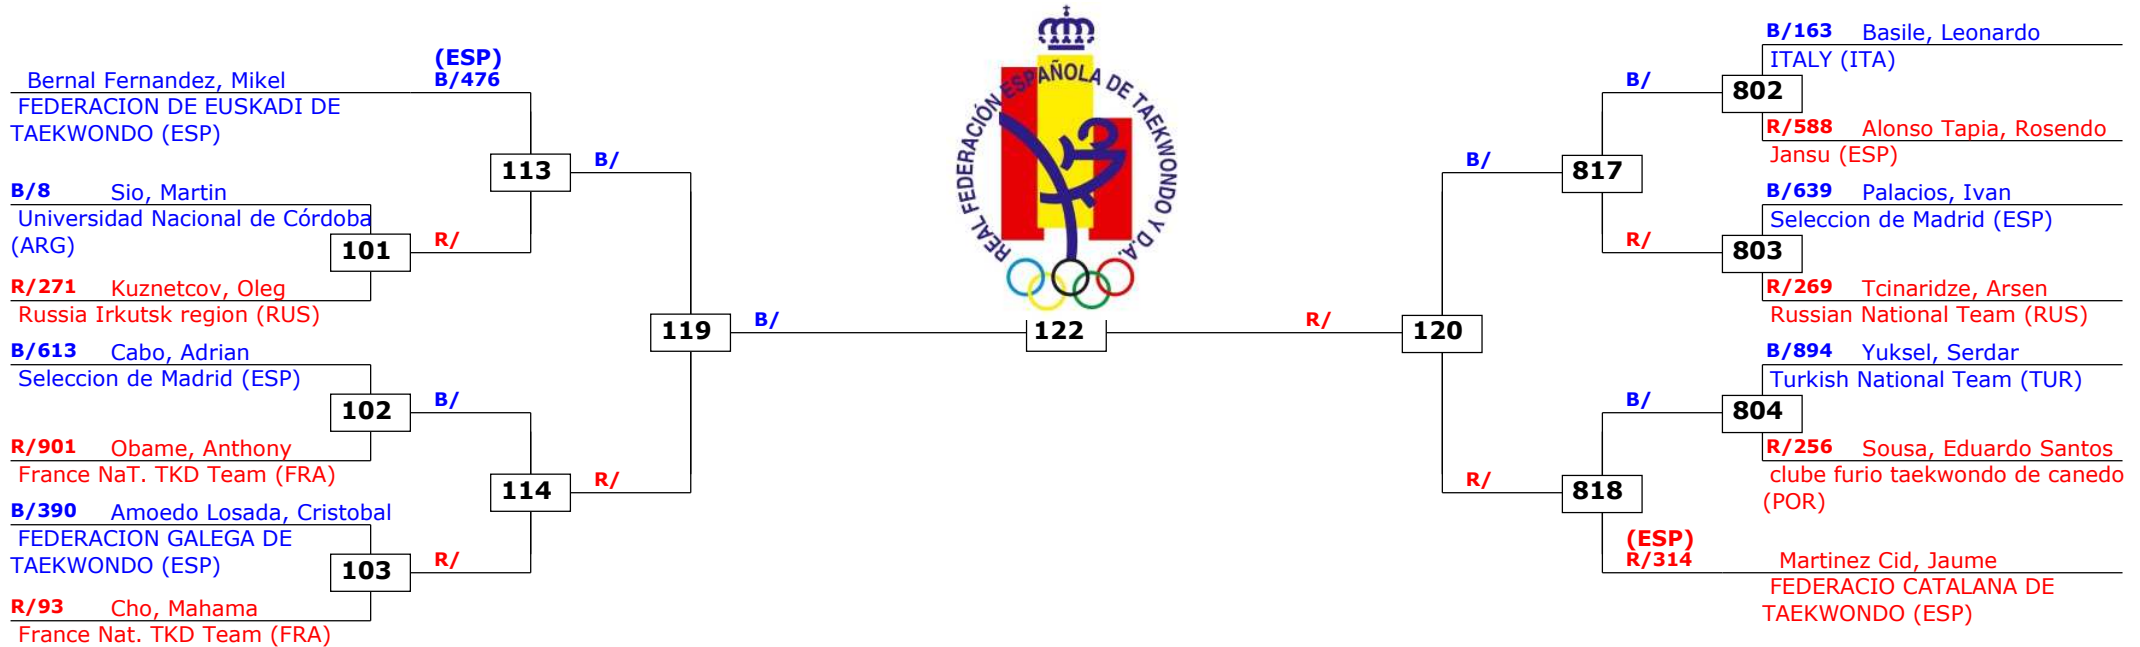

Spanish Open Kyorugi 2012

Alicante, Spain

Tournament date: 24-3-2012 upto 25-3-2012

Seniors Male A +87 (Heavy)

Active competitors: 14

Competition date: 25-3-2012

Result legend: (PUN) Punishment
(WDR) Withdrawal (KO) Knock out
(DSQ) Disqualified (SDP) Sudden death
(RSC) Ref. stop contest (PTG) Points win (gap)
(SUP) Superiority (PTF) Points win (normal)

Prize winners:

1st rnd

QF

SF

Final

SF

QF

1st rnd