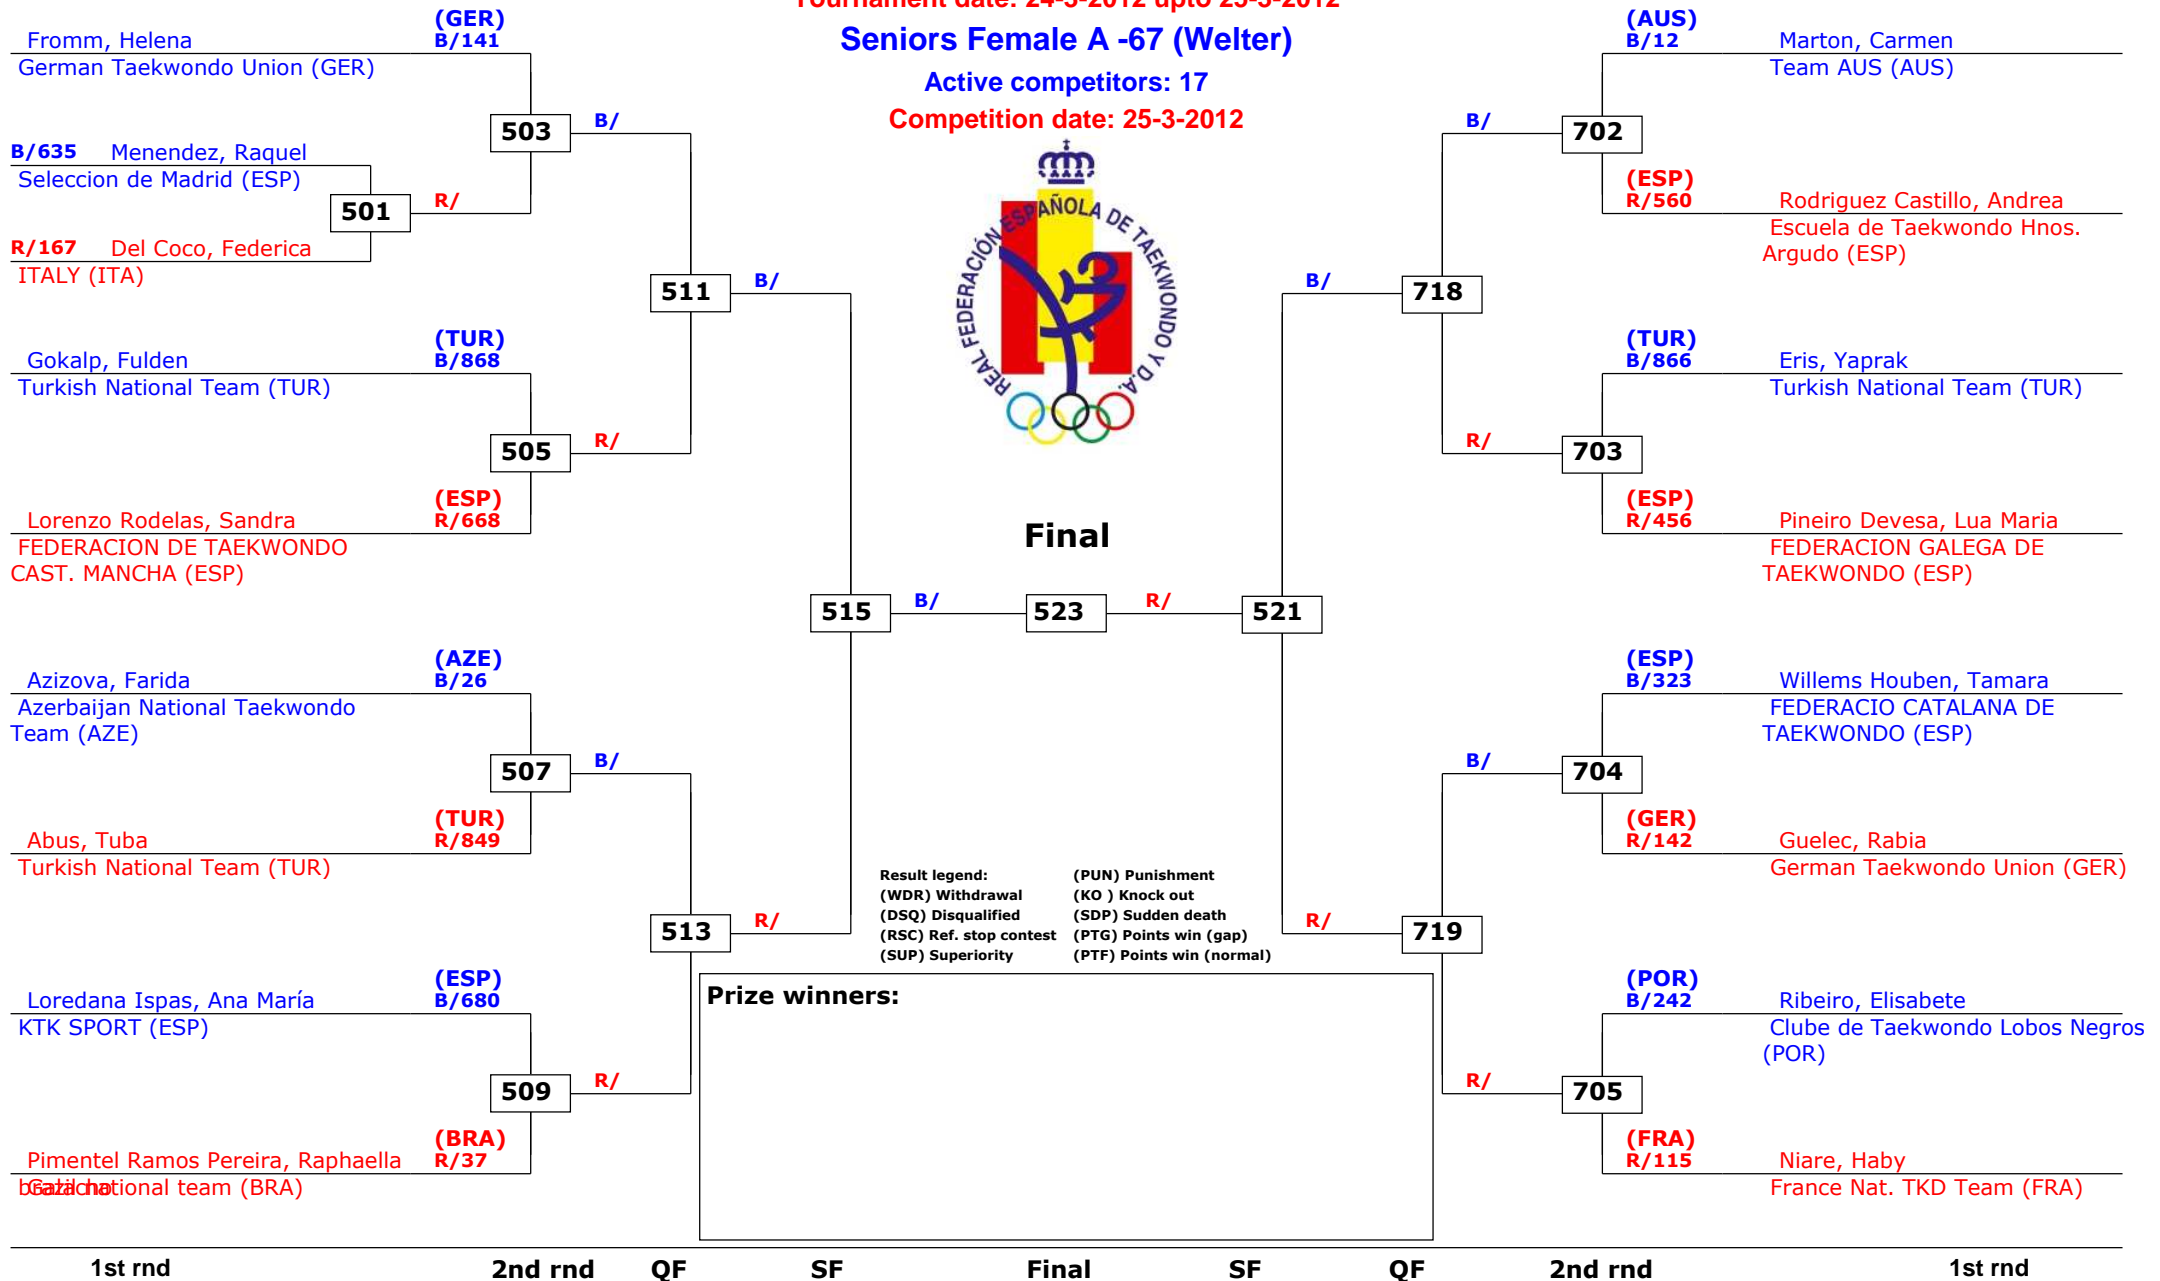

Spanish Open Kyorugi 2012

Alicante, Spain

Tournament date: 24-3-2012 upto 25-3-2012

Seniors Female A -46 (Fin)

Active competitors: 12

Competition date: 25-3-2012

Result legend:

(WDR) Withdrawal	(PUN) Punishment
(DSQ) Disqualified	(KO) Knock out
(RSC) Ref. stop contest	(SDP) Sudden death
(SUP) Superiority	(PTG) Points win (gap)
	(PTF) Points win (normal)

Prize winners:

Spanish Open Kyorugi 2012

Alicante, Spain

Tournament date: 24-3-2012 upto 25-3-2012

Seniors Female A -57 (Feather)

Active competitors: 23

Competition date: 25-3-2012

Spanish Open Kyorugi 2012

Alicante, Spain

Tournament date: 24-3-2012 upto 25-3-2012

Seniors Female A -67 (Welter)

Active competitors: 17

Competition date: 25-3-2012

Final

Result legend:

(WDR) Withdrawal	(PUN) Punishment
(DSQ) Disqualified	(KO) Knock out
(RSC) Ref. stop contest	(SDP) Sudden death
(SUP) Superiority	(PTG) Points win (gap)
	(PTF) Points win (normal)

Spanish Open Kyorugi 2012

Alicante, Spain

Tournament date: 24-3-2012 upto 25-3-2012

Seniors Female A -73 (Middle)

Active competitors: 17

Competition date: 25-3-2012

Final

Result legend: