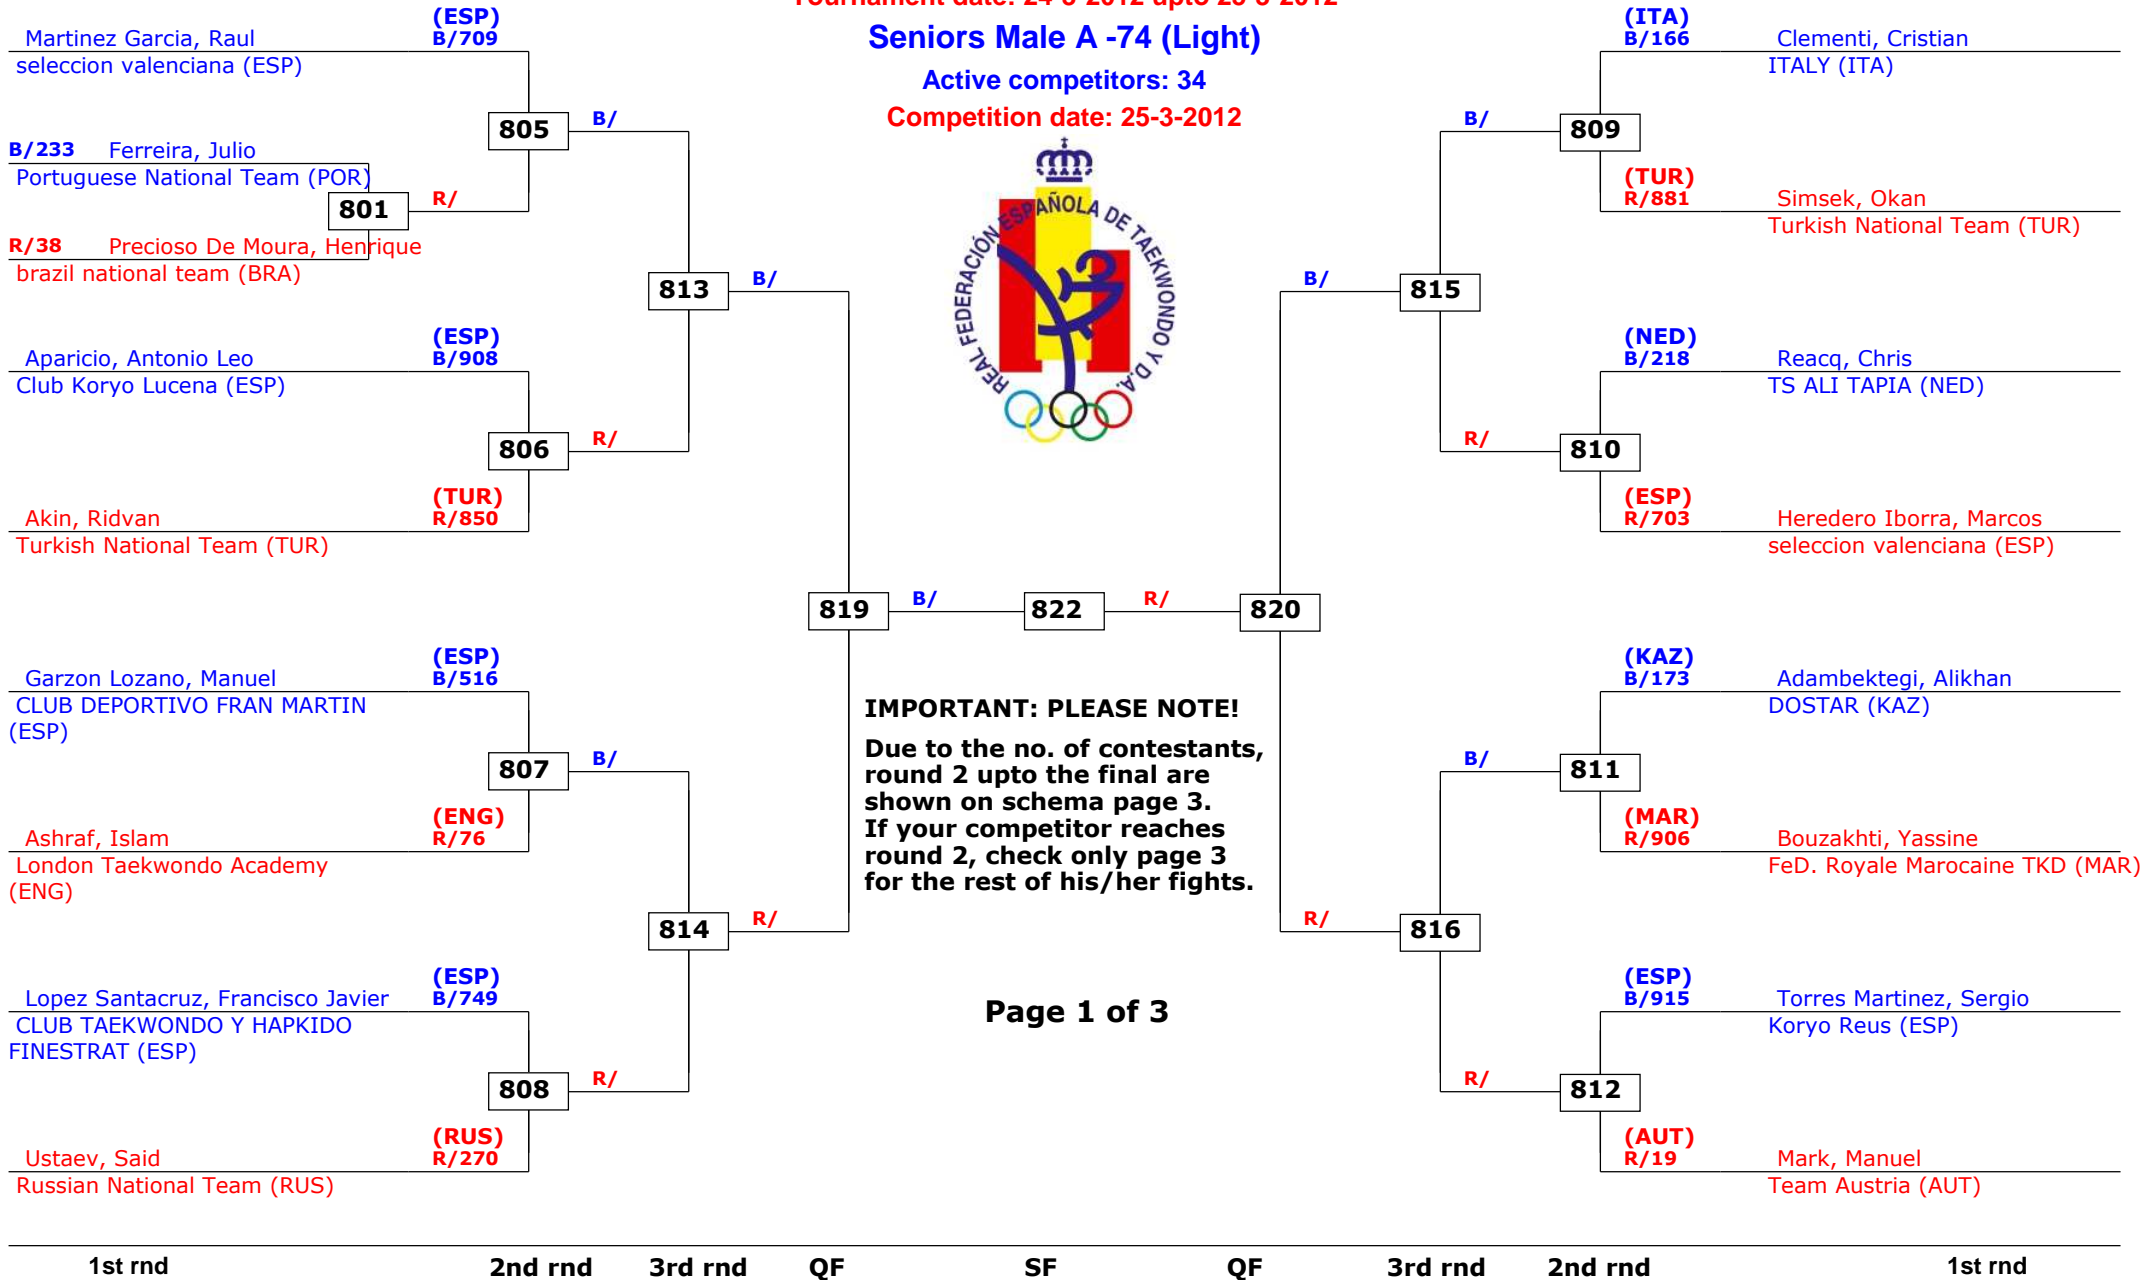

Spanish Open Kyorugi 2012

Alicante, Spain

Tournament date: 24-3-2012 upto 25-3-2012

Seniors Male A -74 (Light)

Active competitors: 34

Competition date: 25-3-2012