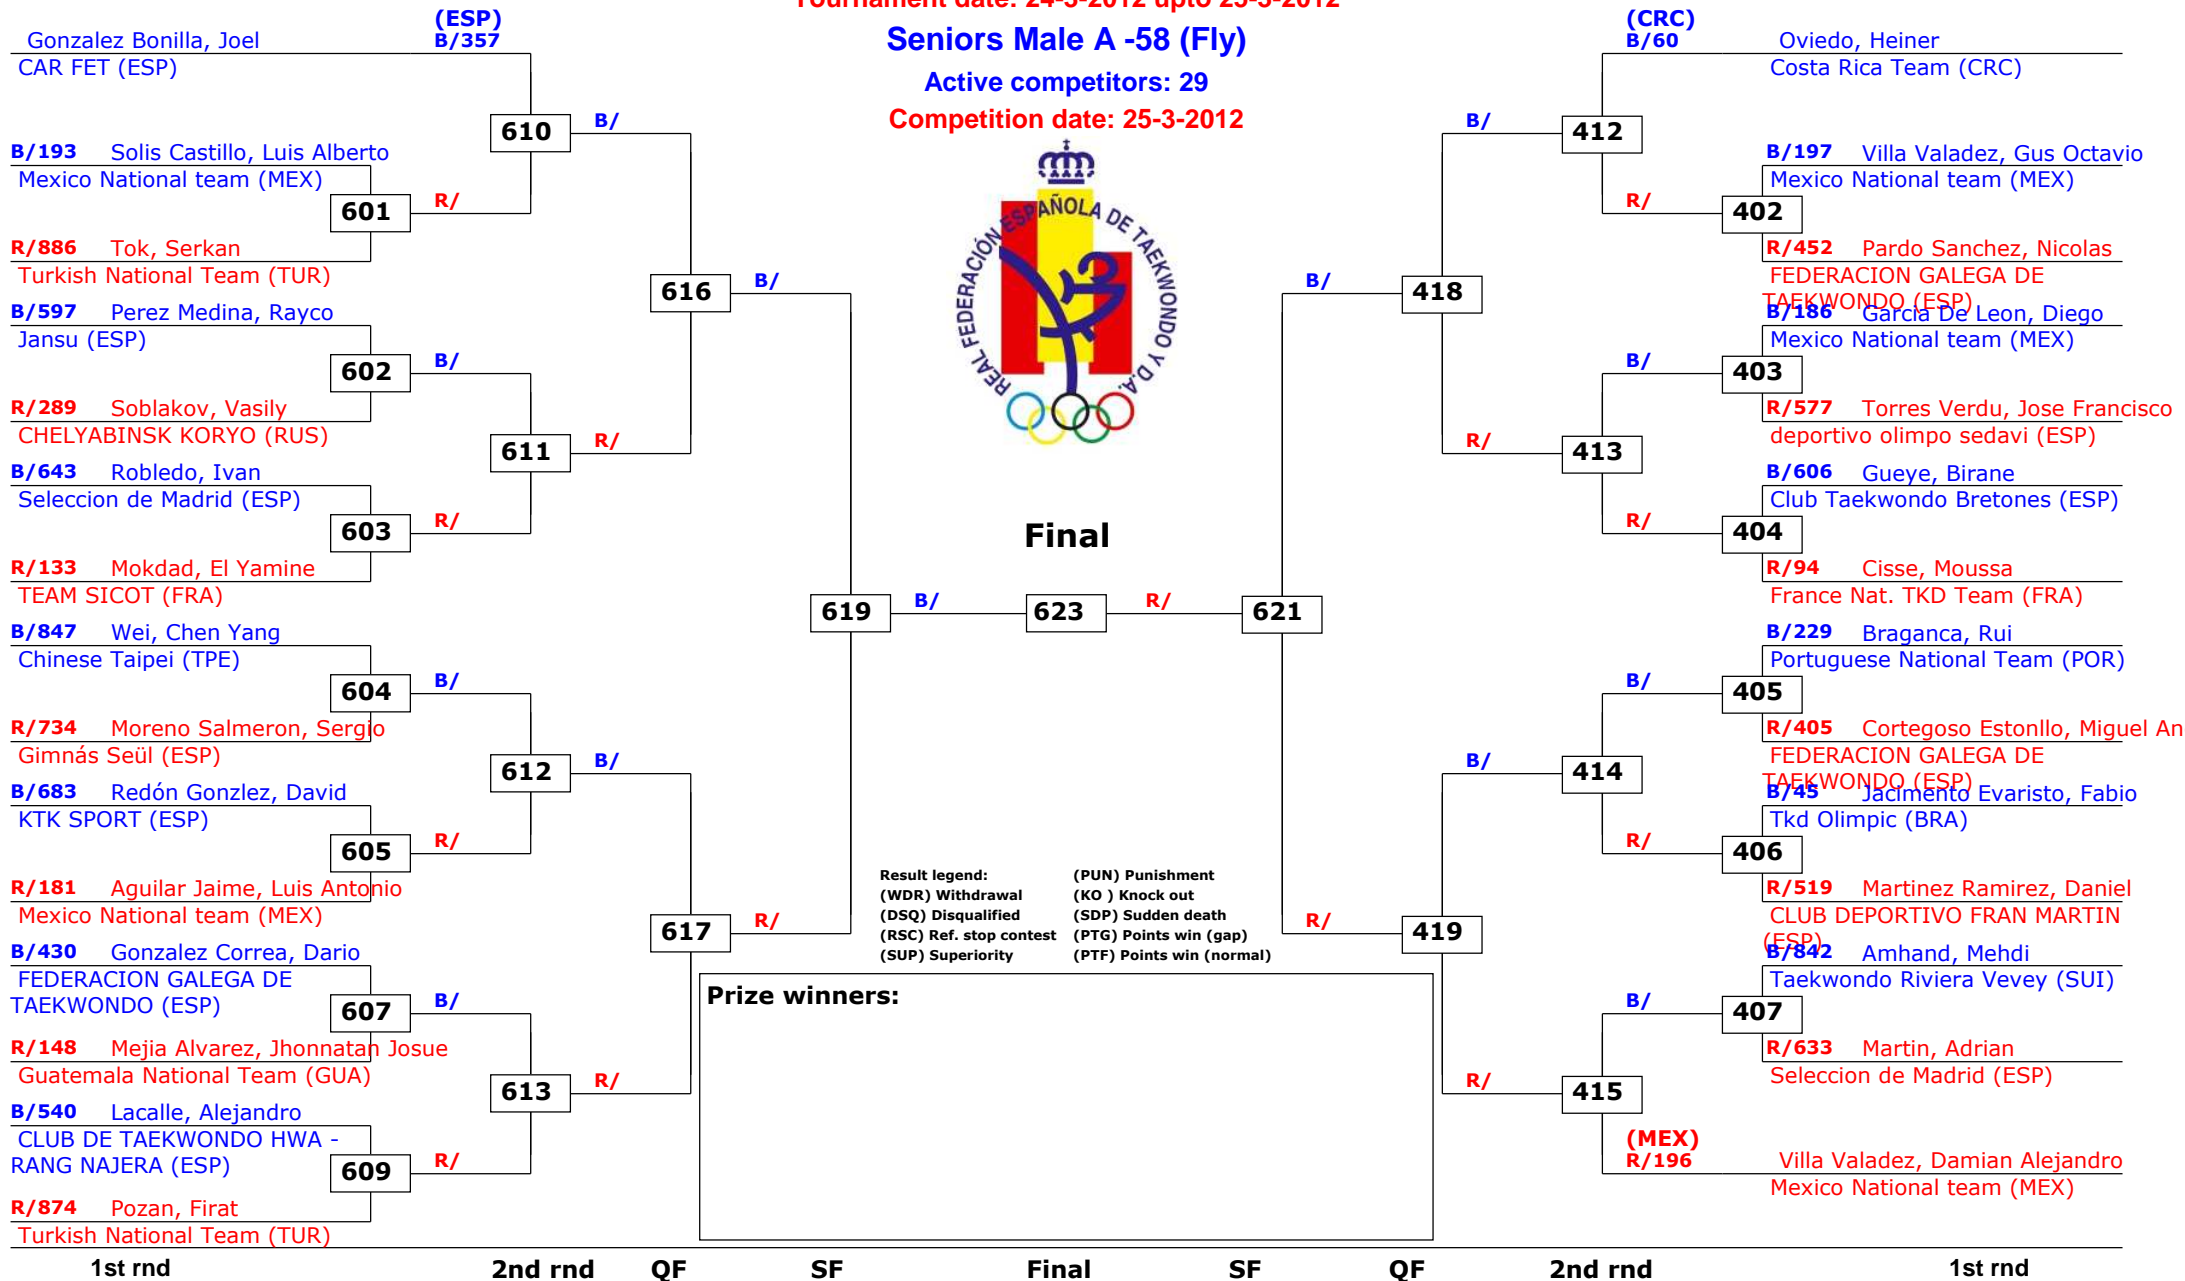

Spanish Open Kyorugi 2012

Alicante, Spain

Tournament date: 24-3-2012 upto 25-3-2012

Seniors Male A -58 (Fly)

Active competitors: 29

Competition date: 25-3-2012

Final

Spanish Open Kyorugi 2012

Alicante, Spain

Tournament date: 24-3-2012 upto 25-3-2012

Seniors Male A -74 (Light)

Active competitors: 34

Competition date: 25-3-2012

Spanish Open Kyorugi 2012

Alicante, Spain

Tournament date: 24-3-2012 upto 25-3-2012

Competition date: 25-3-2012

Result legend: (PUN) Punishment
 (WDR) Withdrawal (KO) Knock out
 (DSQ) Disqualified (SDP) Sudden death
 (RSC) Ref. stop contest (PTG) Points win (gap)
 (SUP) Superiority (PTF) Points win (normal)