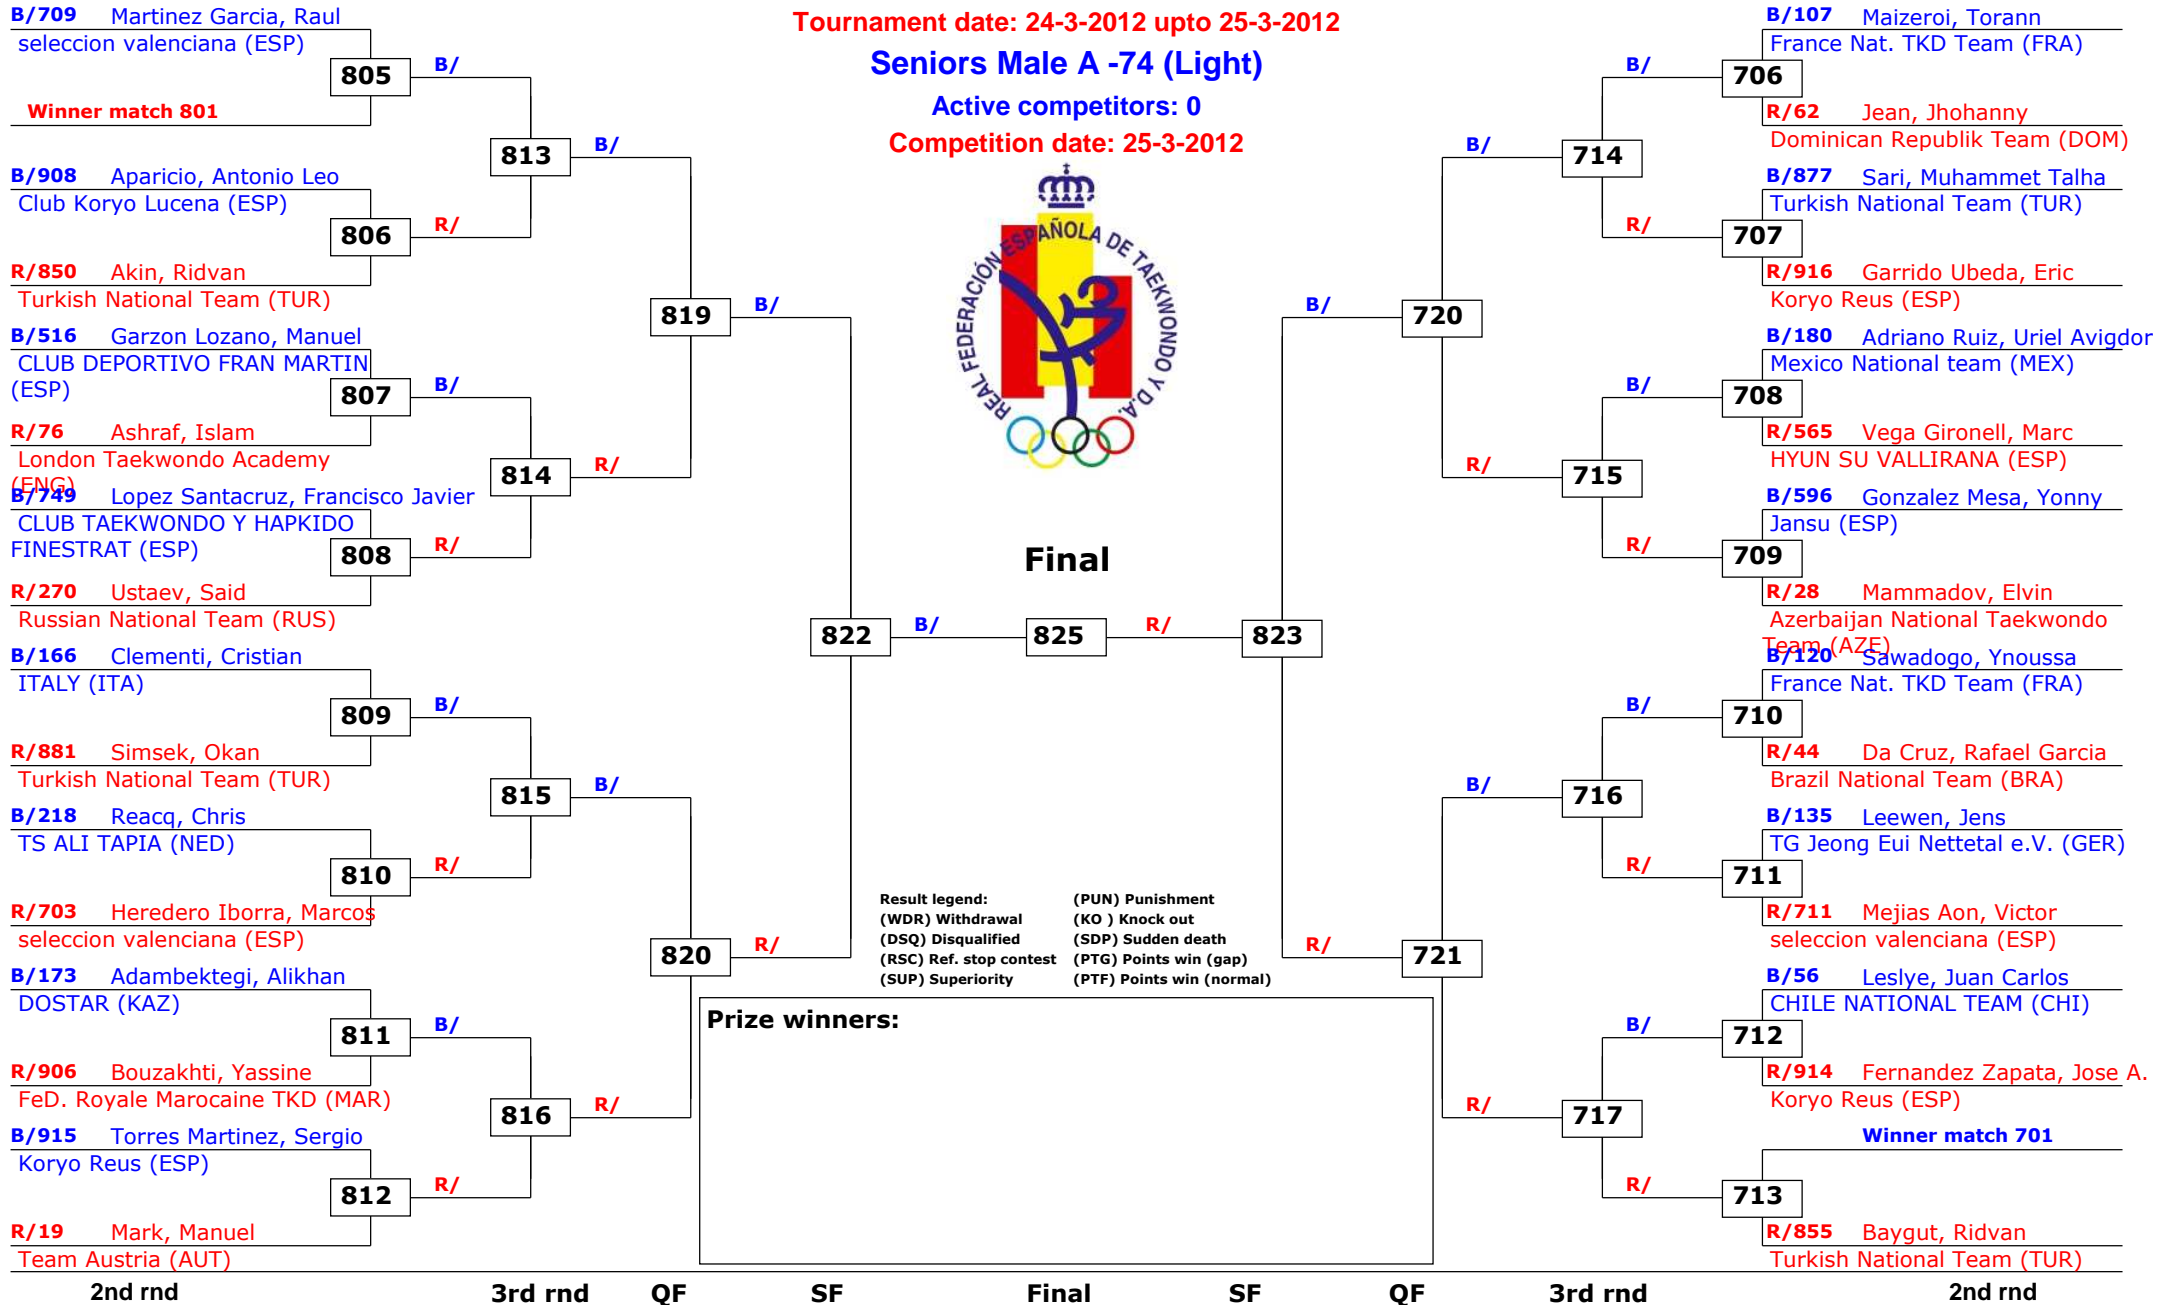

Spanish Open Kyorugi 2012

Alicante, Spain

Tournament date: 24-3-2012 upto 25-3-2012

Seniors Male A -58 (Fly)

Active competitors: 29

Competition date: 25-3-2012

Final

Spanish Open Kyorugi 2012

Alicante, Spain

Tournament date: 24-3-2012 upto 25-3-2012

Seniors Male A -74 (Light)

Active competitors: 34

Competition date: 25-3-2012

Spanish Open Kyorugi 2012

Alicante, Spain

Tournament date: 24-3-2012 upto 25-3-2012

Seniors Male A -74 (Light)

Active competitors: 0

Competition date: 25-3-2012

Final

Spanish Open Kyorugi 2012

Alicante, Spain

Tournament date: 24-3-2012 upto 25-3-2012

Seniors Male A -87 (Middle)

Competition date: 25-3-2012

Result legend: (PUN) Punishment
 (WDR) Withdrawal (KO) Knock out
 (DSQ) Disqualified (SDP) Sudden death
 (RSC) Ref. stop contest (PTG) Points win (gap)
 (SUP) Superiority (PTF) Points win (normal)