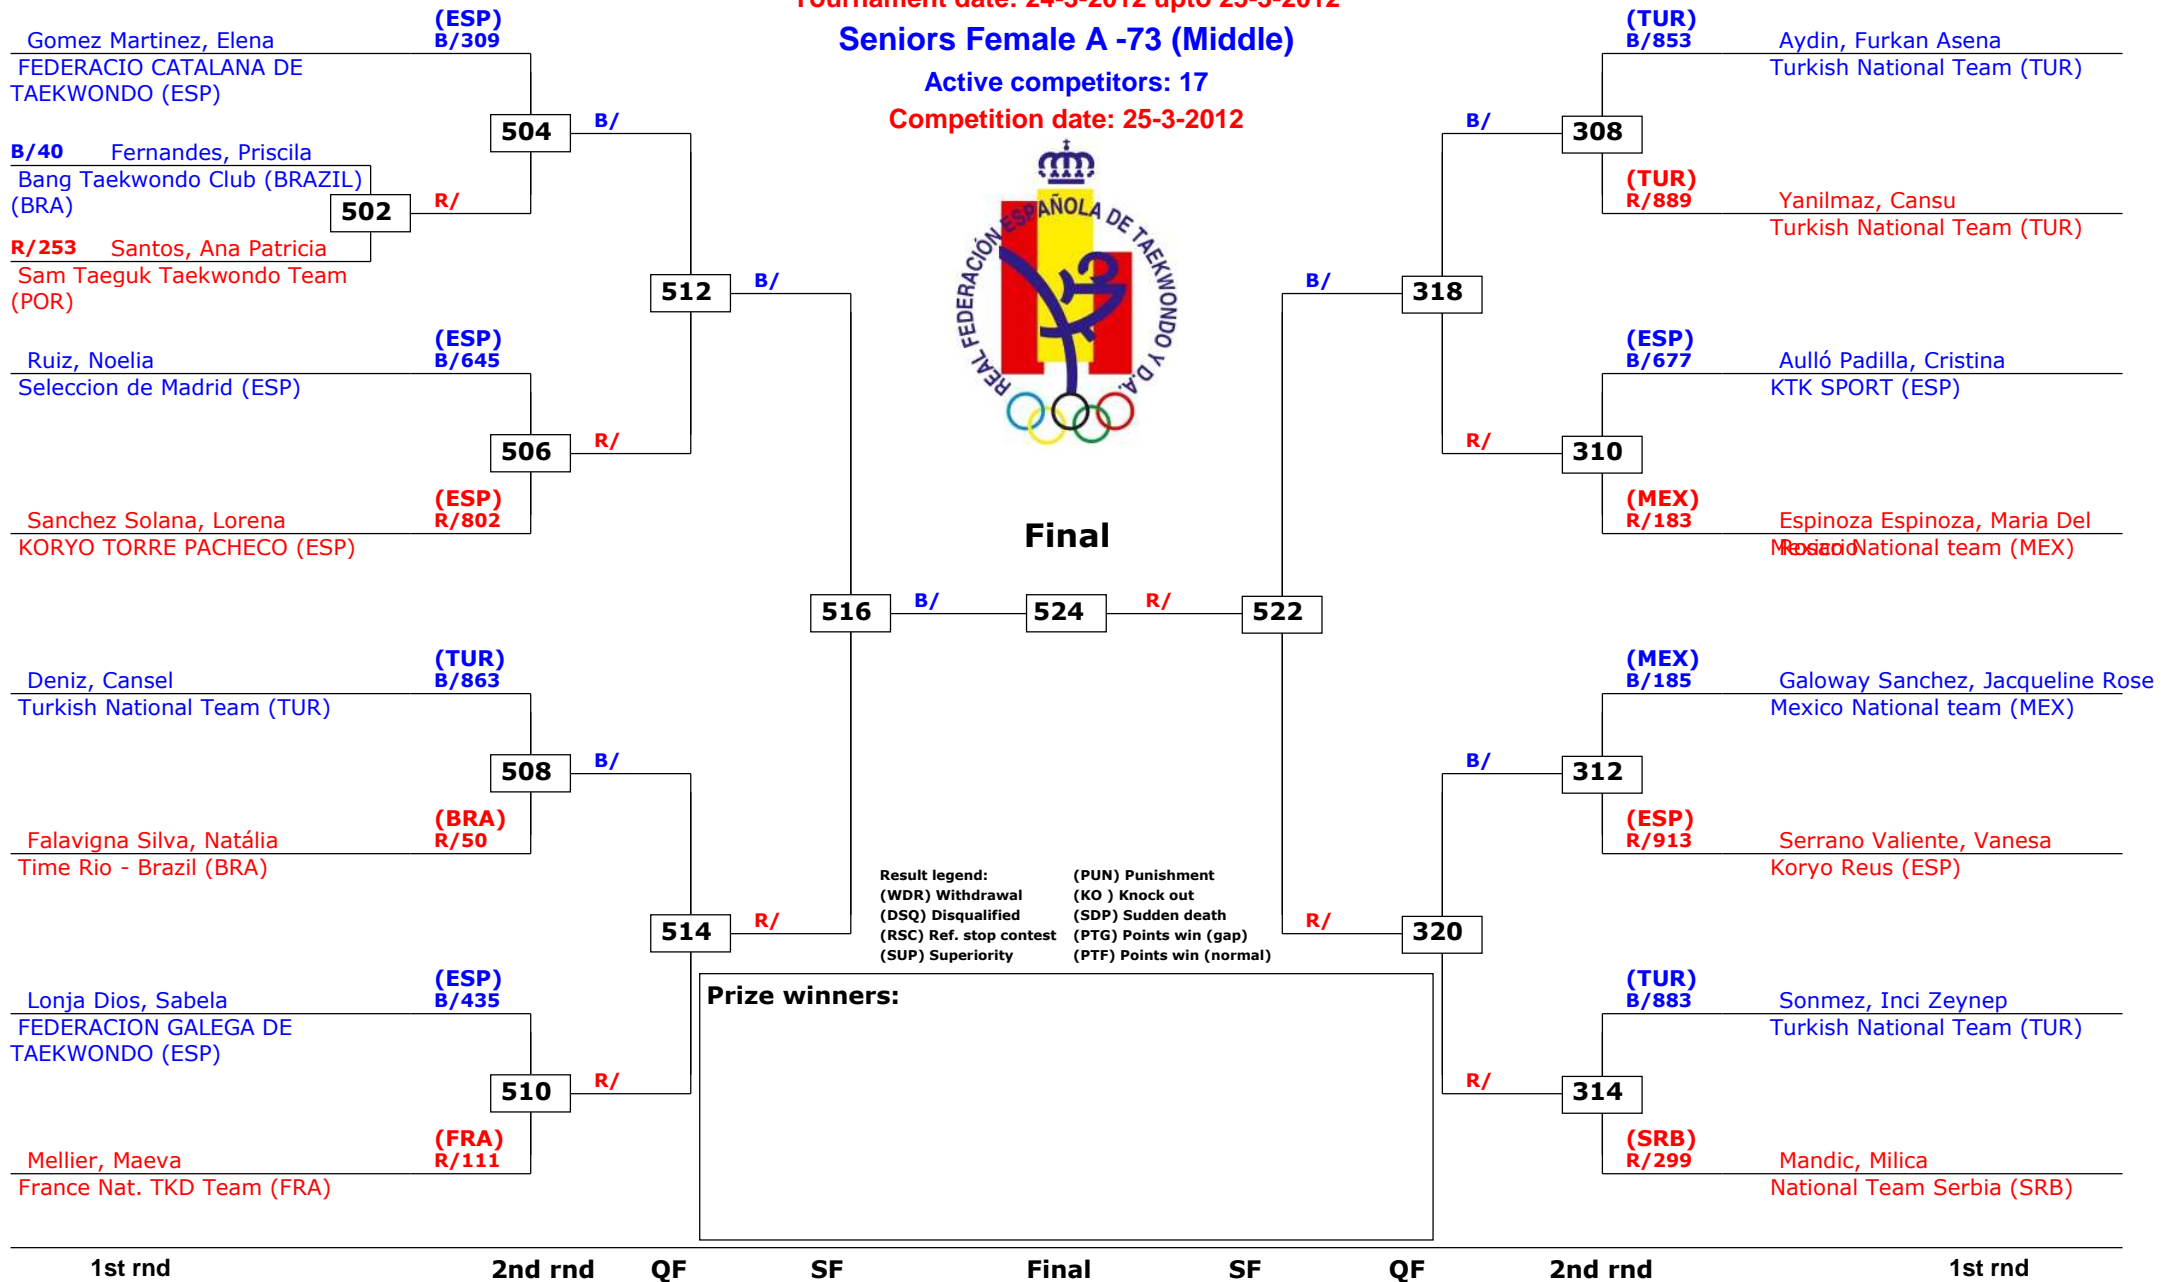

Alicante, Spain

Tournament date: 24-3-2012 upto 25-3-2012

Seniors Female A -67 (Welter)

Active competitors: 17

Competition date: 25-3-2012

Final

Result legend:

(WDR) Withdrawal	(PUN) Punishment
(DSQ) Disqualified	(KO) Knock out
(RSC) Ref. stop contest	(SDP) Sudden death
(SUP) Superiority	(PTG) Points win (gap)
	(PTF) Points win (normal)

Spanish Open Kyorugi 2012

Alicante, Spain

Tournament date: 24-3-2012 upto 25-3-2012

Seniors Female A -73 (Middle)

Active competitors: 17

Competition date: 25-3-2012

Final

Result legend:

(WDR) Withdrawal	(PUN) Punishment
(DSQ) Disqualified	(KO) Knock out
(RSC) Ref. stop contest	(SDP) Sudden death
(SUP) Superiority	(PTG) Points win (gap)
	(PTF) Points win (normal)

Prize winners:

Spanish Open Kyorugi 2012

Alicante, Spain

Tournament date: 24-3-2012 upto 25-3-2012

Seniors Female A +73 (Heavy)

Active competitors: 15

Competition date: 25-3-2012

Result legend:

(PUN) Punishment	(WDR) Withdrawal	(KO) Knock out
(DSQ) Disqualified	(SDP) Sudden death	(RSC) Ref. stop contest
(PTG) Points win (gap)	(SUP) Superiority	(PTF) Points win (normal)