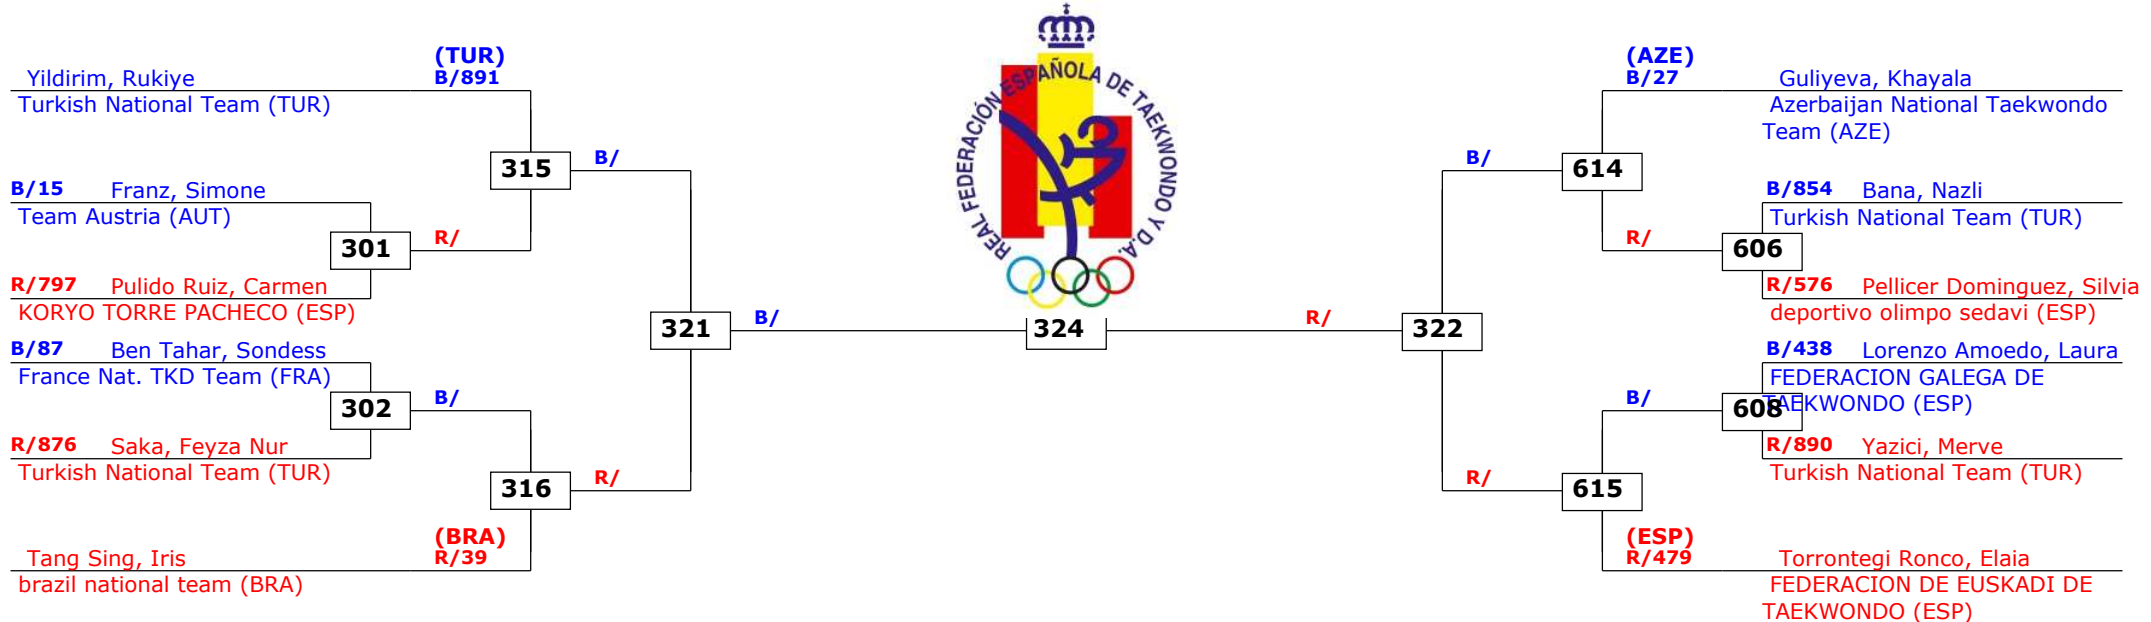

Prize winners:

1st rnd

QF

SF

Final

SF

QF

1st rnd

Spanish Open Kyorugi 2012

Alicante, Spain

Tournament date: 24-3-2012 upto 25-3-2012

Seniors Female A -46 (Fin)

Active competitors: 12

Competition date: 25-3-2012

Result legend:

(WDR) Withdrawal	(PUN) Punishment
(DSQ) Disqualified	(KO) Knock out
(RSC) Ref. stop contest	(SDP) Sudden death
(SUP) Superiority	(PTG) Points win (gap)
	(PTF) Points win (normal)

Prize winners:

Spanish Open Kyorugi 2012

Alicante, Spain

Tournament date: 24-3-2012 upto 25-3-2012

Seniors Female A -57 (Feather)

Active competitors: 23

Competition date: 25-3-2012

Spanish Open Kyorugi 2012