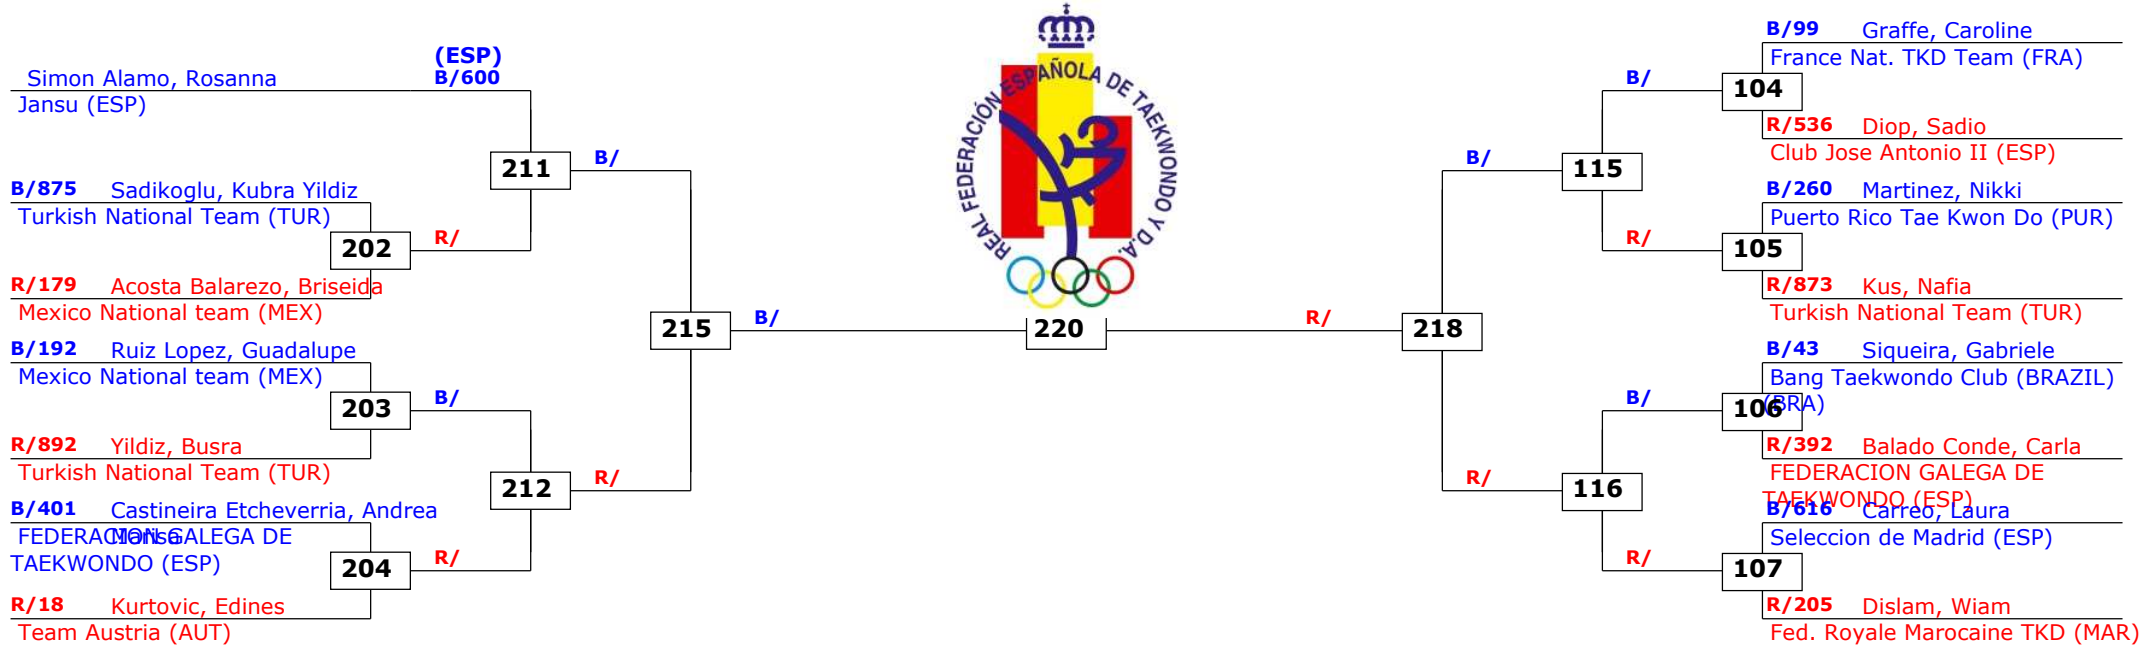

Spanish Open Kyorugi 2012

Alicante, Spain

Tournament date: 24-3-2012 upto 25-3-2012

Seniors Female A -73 (Middle)

Active competitors: 17

Competition date: 25-3-2012

Final

Result legend:

(WDR) Withdrawal	(PUN) Punishment
(DSQ) Disqualified	(KO) Knock out
(RSC) Ref. stop contest	(SDP) Sudden death
(SUP) Superiority	(PTG) Points win (gap)
	(PTF) Points win (normal)

Prize winners:

Spanish Open Kyorugi 2012

Alicante, Spain

Tournament date: 24-3-2012 upto 25-3-2012

Seniors Female A +73 (Heavy)

Active competitors: 15

Competition date: 25-3-2012

Result legend:

(PUN) Punishment	(WDR) Withdrawal	(KO) Knock out
(DSQ) Disqualified	(SDP) Sudden death	(RSC) Ref. stop contest
(PTG) Points win (gap)	(SUP) Superiority	(PTF) Points win (normal)

Prize winners:

1st rnd

QF

SF

Final

SF

QF

1st rnd